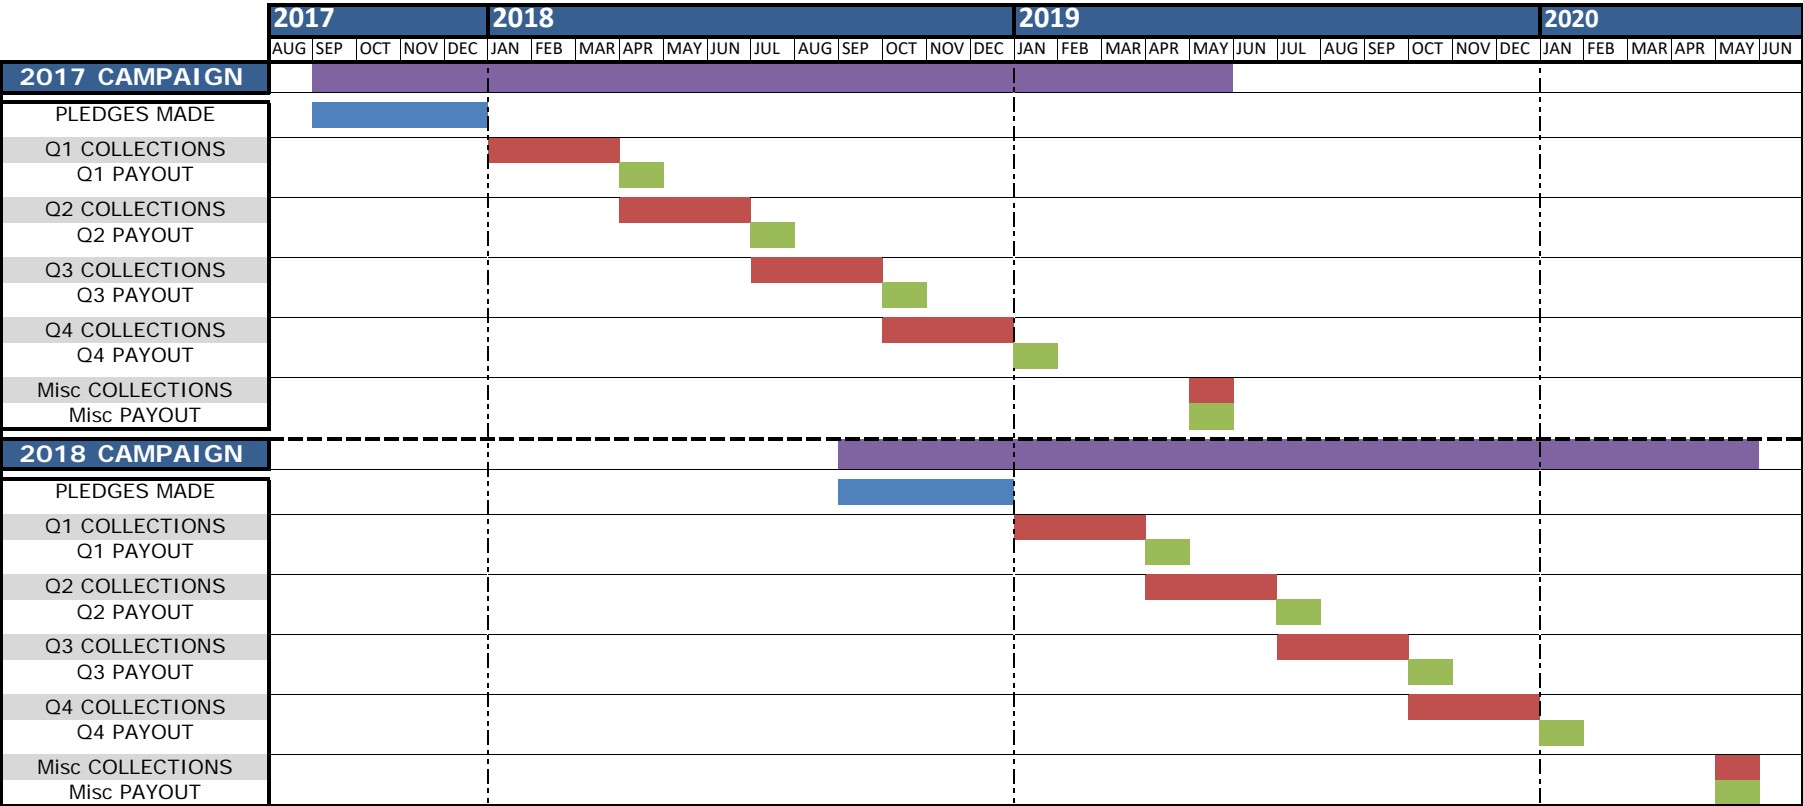

CAMPAIGN SCHEDULE

LEGEND

- PLEDGES [Blue bar]
- COLLECTIONS [Red bar]
- PAYOUTS [Green bar]
- ENTIRE ANNUAL CAMPAIGN [Purple bar]