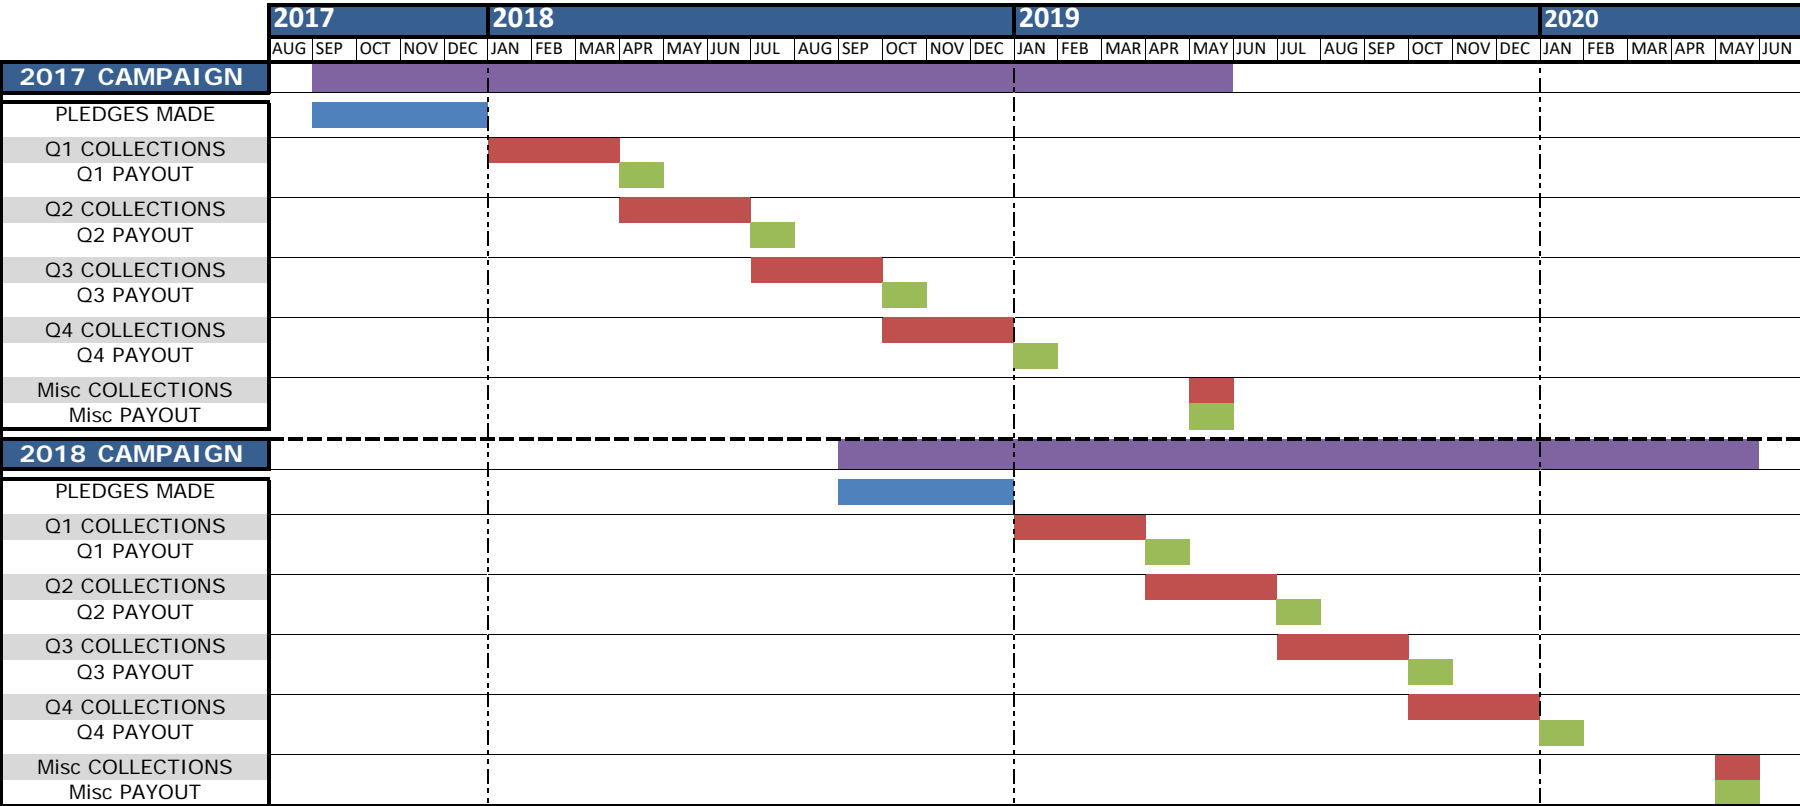

CAMPAIGN SCHEDULE

LEGEND

- PLEDGES [Blue bar]
- COLLECTIONS [Red bar]
- PAYOUTS [Green bar]
- ENTIRE ANNUAL CAMPAIGN [Purple bar]